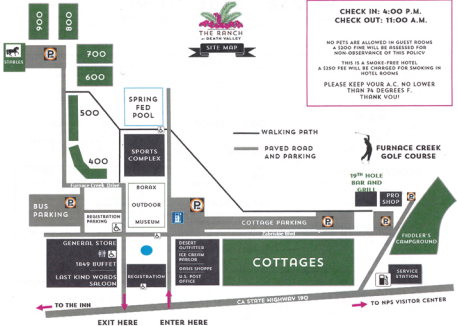

PLEASE KEEP YOUR A.C. NO LOWER
 THAN 74 DEGREES F.
 THANK YOU!

19TH HOLE BAR AND GRILL
 PRO SHOP

COTTAGES

EXIT HERE ENTER HERE