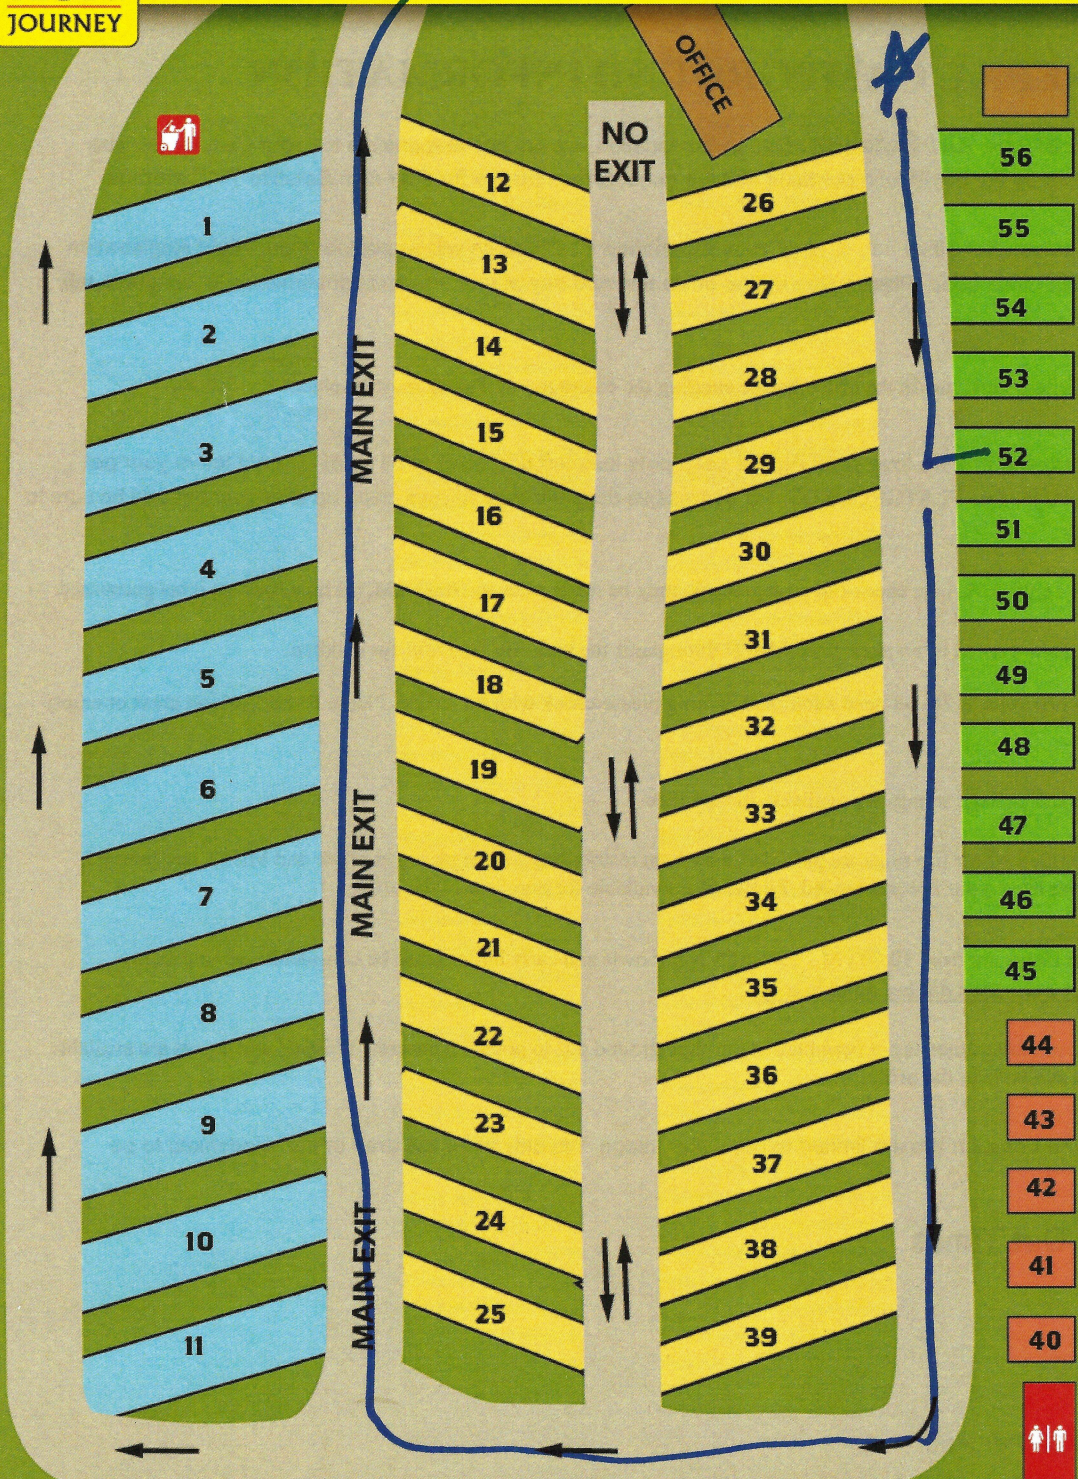

# MONUMENT VALLEY KOA JOURNEY®

Milepost 2, Highway 163 • Monument Valley, UT 84536

Phone: (800)-562-3424

### LEGEND

- 50 AMP PULL THRU
- 30 AMP PULL THRU
- FULL HOOK UP
- 30 AMP BACK IN
- Restrooms
- Trash
- Dog Park
- Playground
- FREE WiFi
- WIFI ID: MVKOA  
Password Required: K0V2023
- Office Hours: 8:00 am - 8:00 pm
- Laundry Hours: 8:00 am - 8:00 pm
- Laundry Last Load: 7:00 pm
- Check-Out Time 11 am

- 56
- 55
- 54
- 53
- 52
- 51
- 50
- 49
- 48
- 47
- 46
- 45
- 44
- 43
- 42
- 41
- 40

**YOUR SITE #**

52

## THERE'S CAMPING *and* THERE'S KOA®