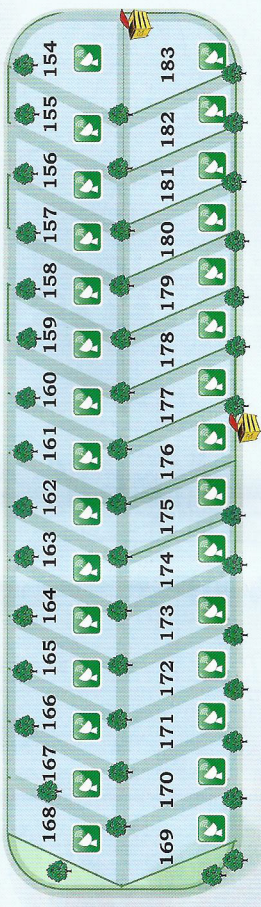

¼ Block To Town  
Grocery Store,  
Pharmacy,  
Restaurants,  
Gas, Diesel,  
Bank

Fenced Dog Run

Office,  
Fitness Center,  
Laundry,  
& Restrooms

Soil of a Drift

Parking

Clubhouse  
with  
Kitchen

1150 West

# Legend

- Tent Camping
- Teepee
- Laundry
- Restrooms & Showers
- Fitness Center
- Dumpster
- Pull-Thru Site
- Super Site
- Satellite Friendly
- Fire Hydrant
- Fire Pit
- Horseshoes

Group Area

Dog Walking Area

**St. George**

15

W. 200 N.  
N. 400 W.  
N. 500 W.

S. 100 W.  
S. 100 E.  
S. 400 E.  
S. 700 E.  
E. 100 S.

W. 200 N.  
W. 300 N.  
W. 400 N.  
W. 500 N.

SKYLINE DR.  
ST. GEORGE BLVD.  
TABERNACLE

Exit 8

**Hurricane**

Printed in USA

**Virgin River**

9

Exit 16

Exit 13

Exit 8

Sand Hollow Clubhouse  
Sand Hollow Clubhouse Dr.