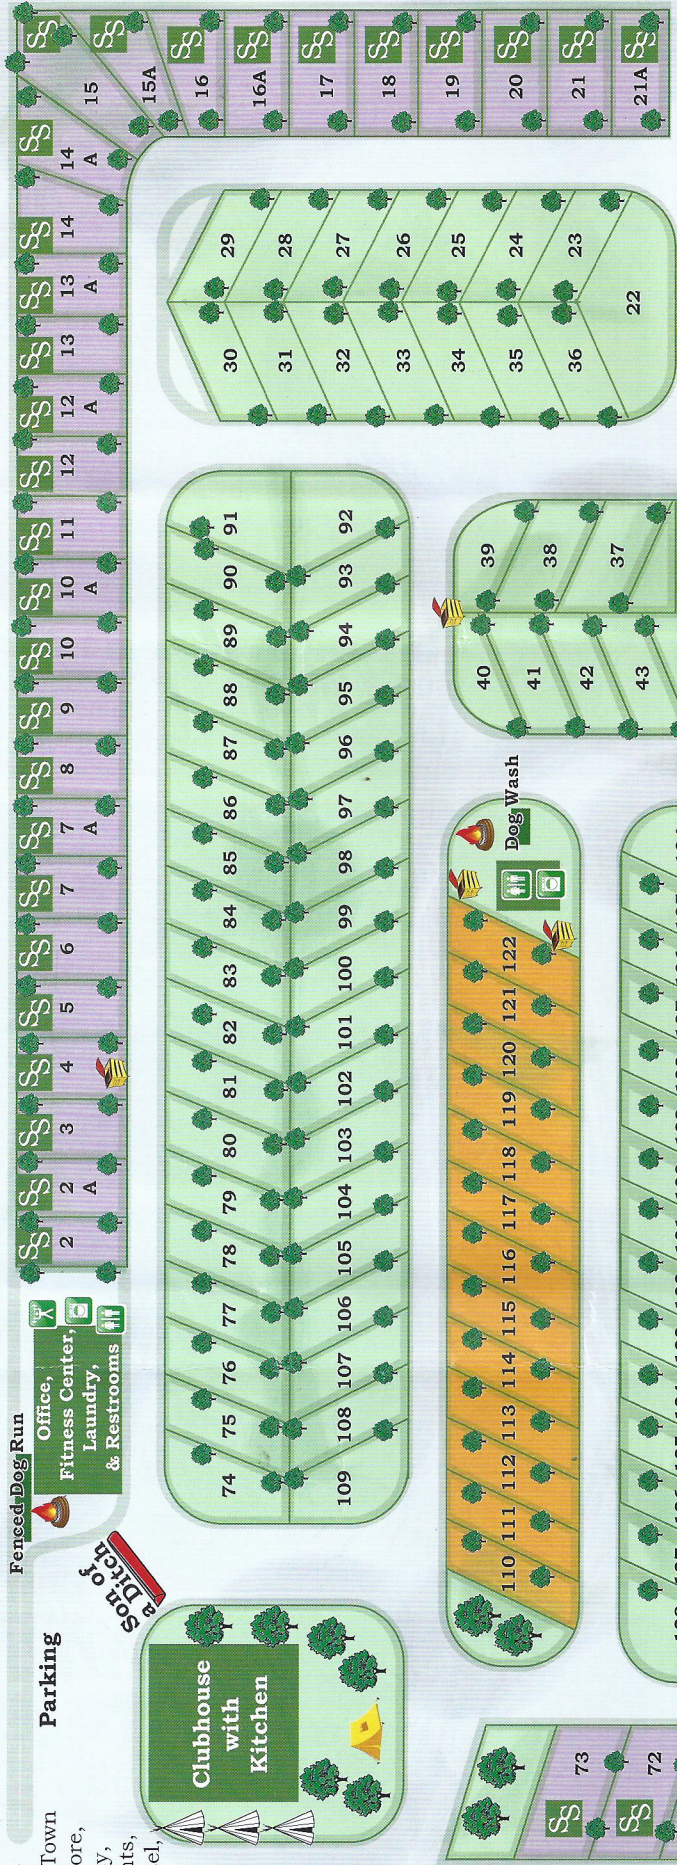

¼ Block To Town  
Grocery Store,  
Pharmacy,  
Restaurants,  
Gas, Diesel,  
Bank

Fenced Dog Run

Office,  
Fitness Center,  
Laundry,  
& Restrooms

Soil of a Drift

Parking

Clubhouse  
with  
Kitchen

1150 West

# Legend

- Tent Camping
- Teepee
- Laundry
- Restrooms & Showers
- Fitness Center
- Dumpster
- Pull-Thru Site
- Super Site
- Satellite Friendly
- Fire Hydrant
- Fire Pit
- Horseshoes

Group Area

Dog Walking Area

**Hurricane**

Printed in USA

**Virgin River**

9

Exit 16

Exit 13

Exit 8

Sand Hollow Clubhouse  
Sand Hollow Clubhouse Dr.