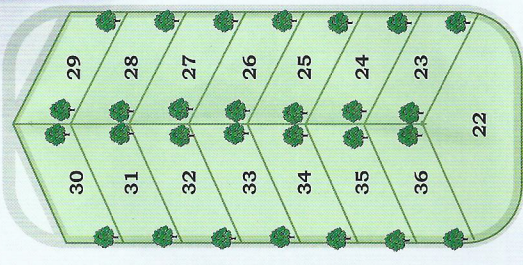

¼ Block To Town  
Grocery Store,  
Pharmacy,  
Restaurants,  
Gas, Diesel,  
Bank

Fenced Dog Run

Office,  
Fitness Center,  
Laundry,  
& Restrooms

Soil of a Drift

Parking

Clubhouse  
with  
Kitchen

1150 West