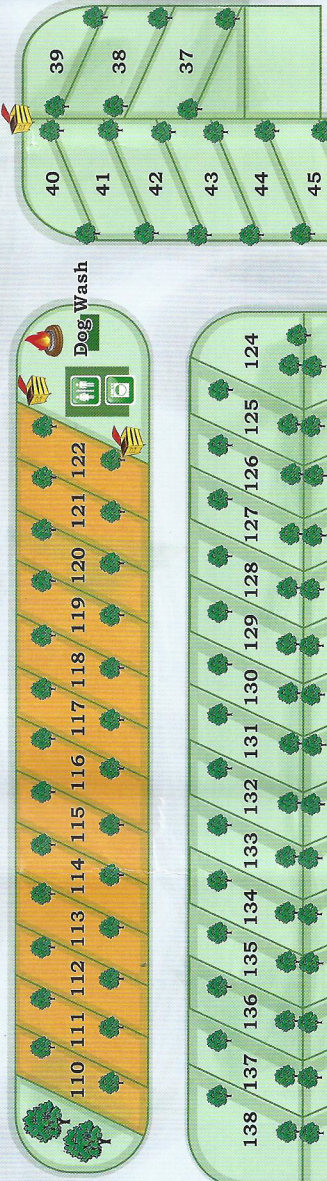

¼ Block To Town  
Grocery Store,  
Pharmacy,  
Restaurants,  
Gas, Diesel,  
Bank

Fenced Dog Run

Office,  
Fitness Center,  
Laundry,  
& Restrooms

Soil of a Drift

Parking

Clubhouse  
with  
Kitchen

1150 West

# Legend

- Tent Camping
- Teepee
- Laundry
- Restrooms & Showers
- Fitness Center
- Dumpster
- Pull-Thru Site
- Super Site
- Satellite Friendly
- Fire Hydrant
- Fire Pit
- Horseshoes

Group Area

Dog Walking Area

**Hurricane**

Printed in USA

**Virgin River**

9

Exit 16

Exit 13

Exit 8

Sand Hollow Clubhouse  
Sand Hollow Clubhouse Dr.