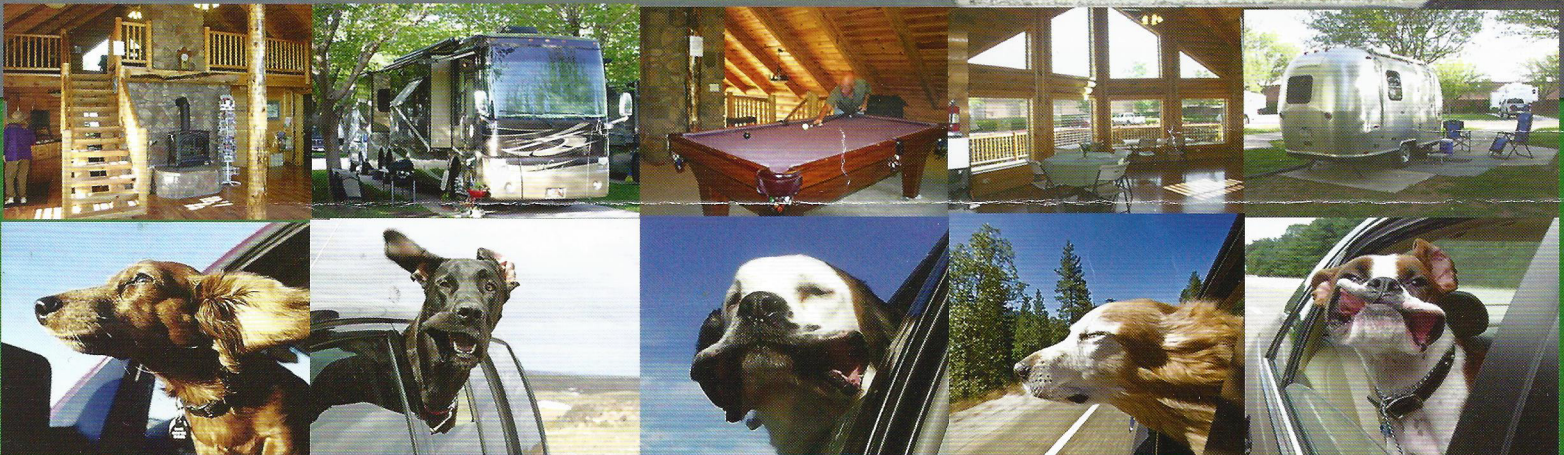

# WELCOME TO WILLOWWIND

WALK TO EVERYTHING. HEAR NOTHING.

**PUT'ER IN PARK.**  
YOU'VE GOT IT MADE IN THE SHADE.

**ENJOY YOUR STAY**  
BUCKLE UP AND DRIVE SAFE.

80 SOUTH 1150 WEST • HURRICANE, UTAH 84737 • 435.635.4154  
WILLOWWINDRV.PARK.COM

¼ Block To Town  
Grocery Store,  
Pharmacy,  
Restaurants,  
Gas, Diesel,  
Bank

Fenced Dog Run

Office,  
Fitness Center,  
Laundry,  
& Restrooms

Soil of a Drift

Parking

Clubhouse  
with  
Kitchen

1150 West