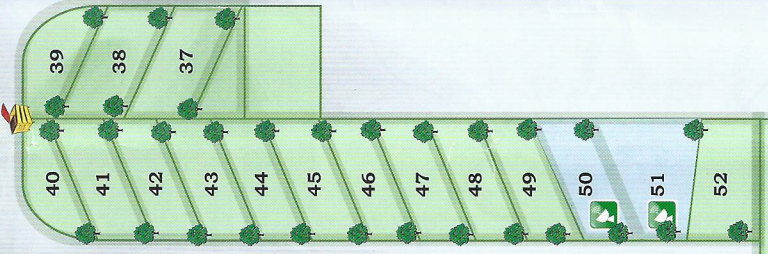

¼ Block To Town  
Grocery Store,  
Pharmacy,  
Restaurants,  
Gas, Diesel,  
Bank

Fenced Dog Run

Office,  
Fitness Center,  
Laundry,  
& Restrooms

Soil of a Drift

Parking

Clubhouse  
with  
Kitchen

1150 West