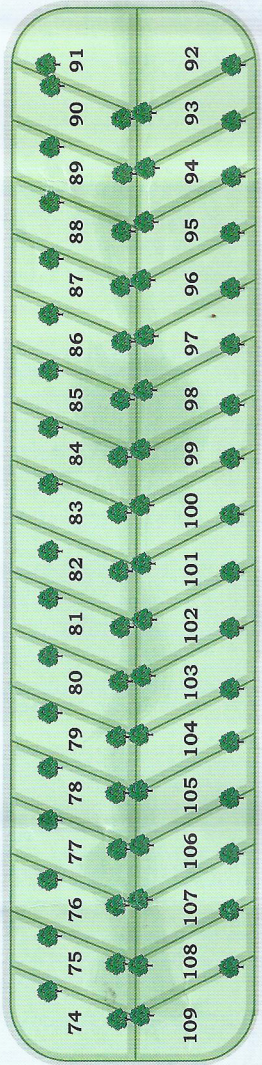

¼ Block To Town  
Grocery Store,  
Pharmacy,  
Restaurants,  
Gas, Diesel,  
Bank

Fenced Dog Run

Office,  
Fitness Center,  
Laundry,  
& Restrooms

Soil of a Drift

Parking

Clubhouse  
with  
Kitchen

1150 West

# Legend

- Tent Camping
- Teepee
- Laundry
- Restrooms & Showers
- Fitness Center
- Dumpster
- Pull-Thru Site
- Super Site
- Satellite Friendly
- Fire Hydrant
- Fire Pit
- Horseshoes

Group Area

Dog Walking Area

**Hurricane**

Printed in USA

**Virgin River**

9

Exit 16

Exit 13

Exit 8

Sand Hollow Clubhouse  
Sand Hollow Clubhouse Dr.