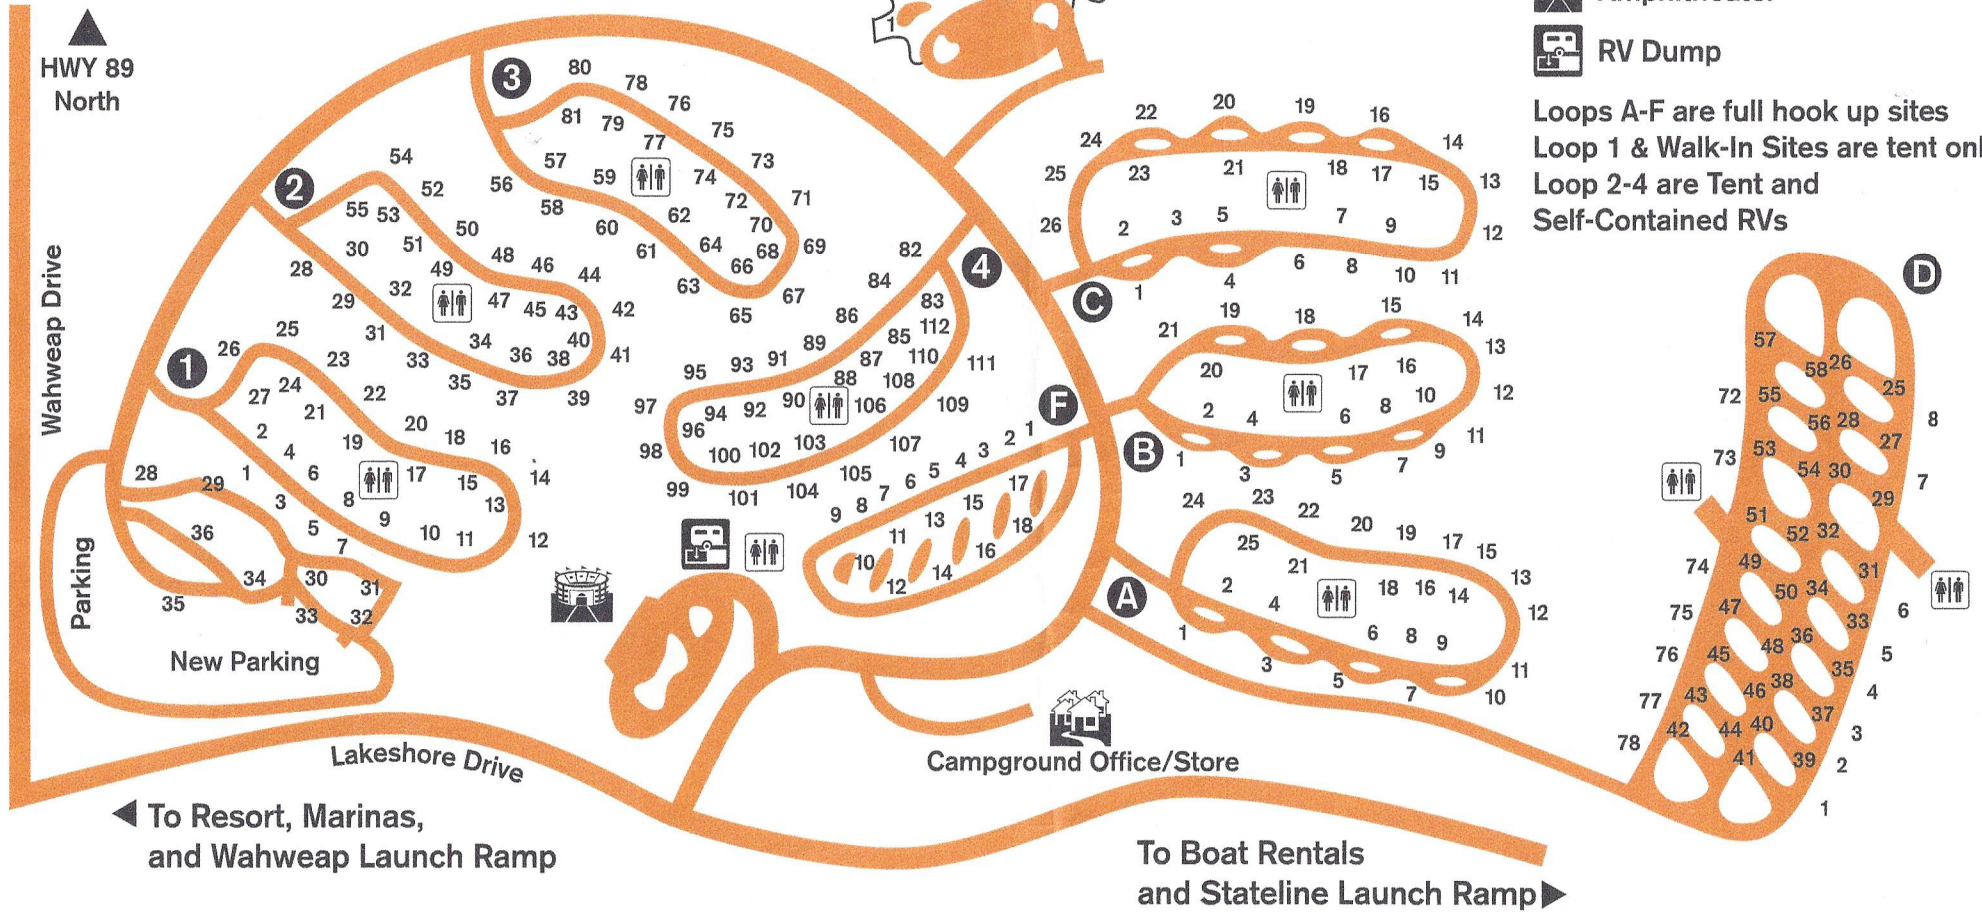

# Wahweap Campground & RV Park

Your site # \_\_\_\_\_

Laundry Entry Code \_\_\_\_\_

Store Hours  
 \_\_\_\_\_ AM to \_\_\_\_\_ PM  
**CHECK OUT: 11AM**

-  Group Area
-  Registration, Store, Laundry and Showers
-  Restrooms
-  Amphitheater
-  RV Dump

Loops A-F are full hook up sites  
 Loop 1 & Walk-In Sites are tent only  
 Loop 2-4 are Tent and Self-Contained RVs

Wahweap Campground  
 100 Lakeshore Drive  
 Page, AZ 86040

Reservations: (800) 528-6154  
 Office: (928) 645-1059  
 lakepowell.com

Showers: \$2.00 (8 quarters) Time Limit - 15 minutes  
 Shower & Laundry open 24-hours  
 Washer: \$1 (4 quarters) Dryer: .50 (2 quarters)

**QUIET HOURS: 10pm-6am**  
 Generators must be turned OFF during these hours.  
 Disturbances after hours call National Park Service 928-608-6301.

Free WiFi was installed at the campground. Connectivity varies due to our remote location, usage, weather and location in the park. WiFi is also available in the Lake Powell Resort lobby.

Lake Powell Resorts & Marinas, managed by Aramark, is an authorized concessioner of the National Park Service. © 2017 Lake Powell Resorts & Marinas, AZ 86040